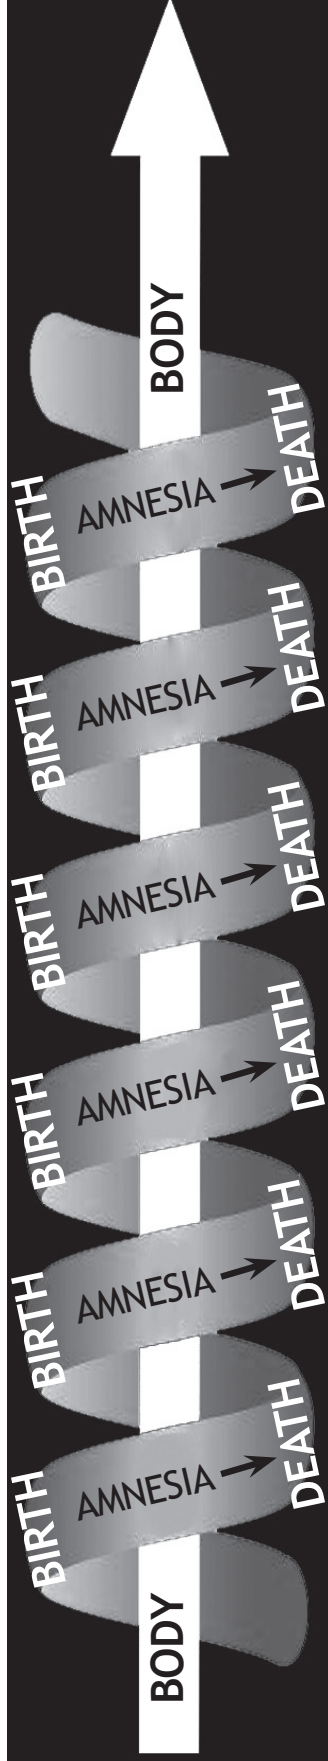

A MANUAL FOR HOLY RELATIONSHIP - DIAGRAM

Split Mind Horizontal Timeline

SPLIT MIND

HORIZONTAL TIMELINE / Death Perpetuates Time

AMNESIA = Ego's attempts to replace God & our Holy Self in our awareness
The BODY = Ego's central idol as substitute for God
DEATH = The central dream of the entire perceptual realm (consciousness)