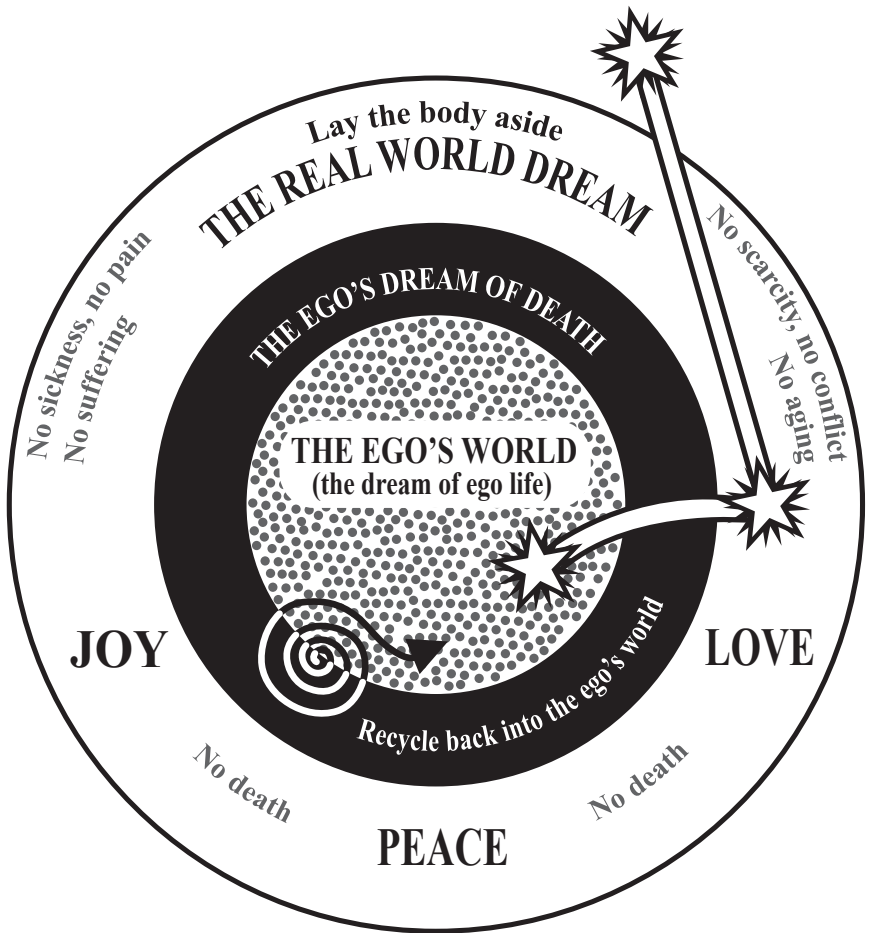

**ASCENSION**  
**(End of the ego's dream)**

The star's path depicts Jesus showing us the way out of the ego's dream of death

**Collapsing the Dream of Death**