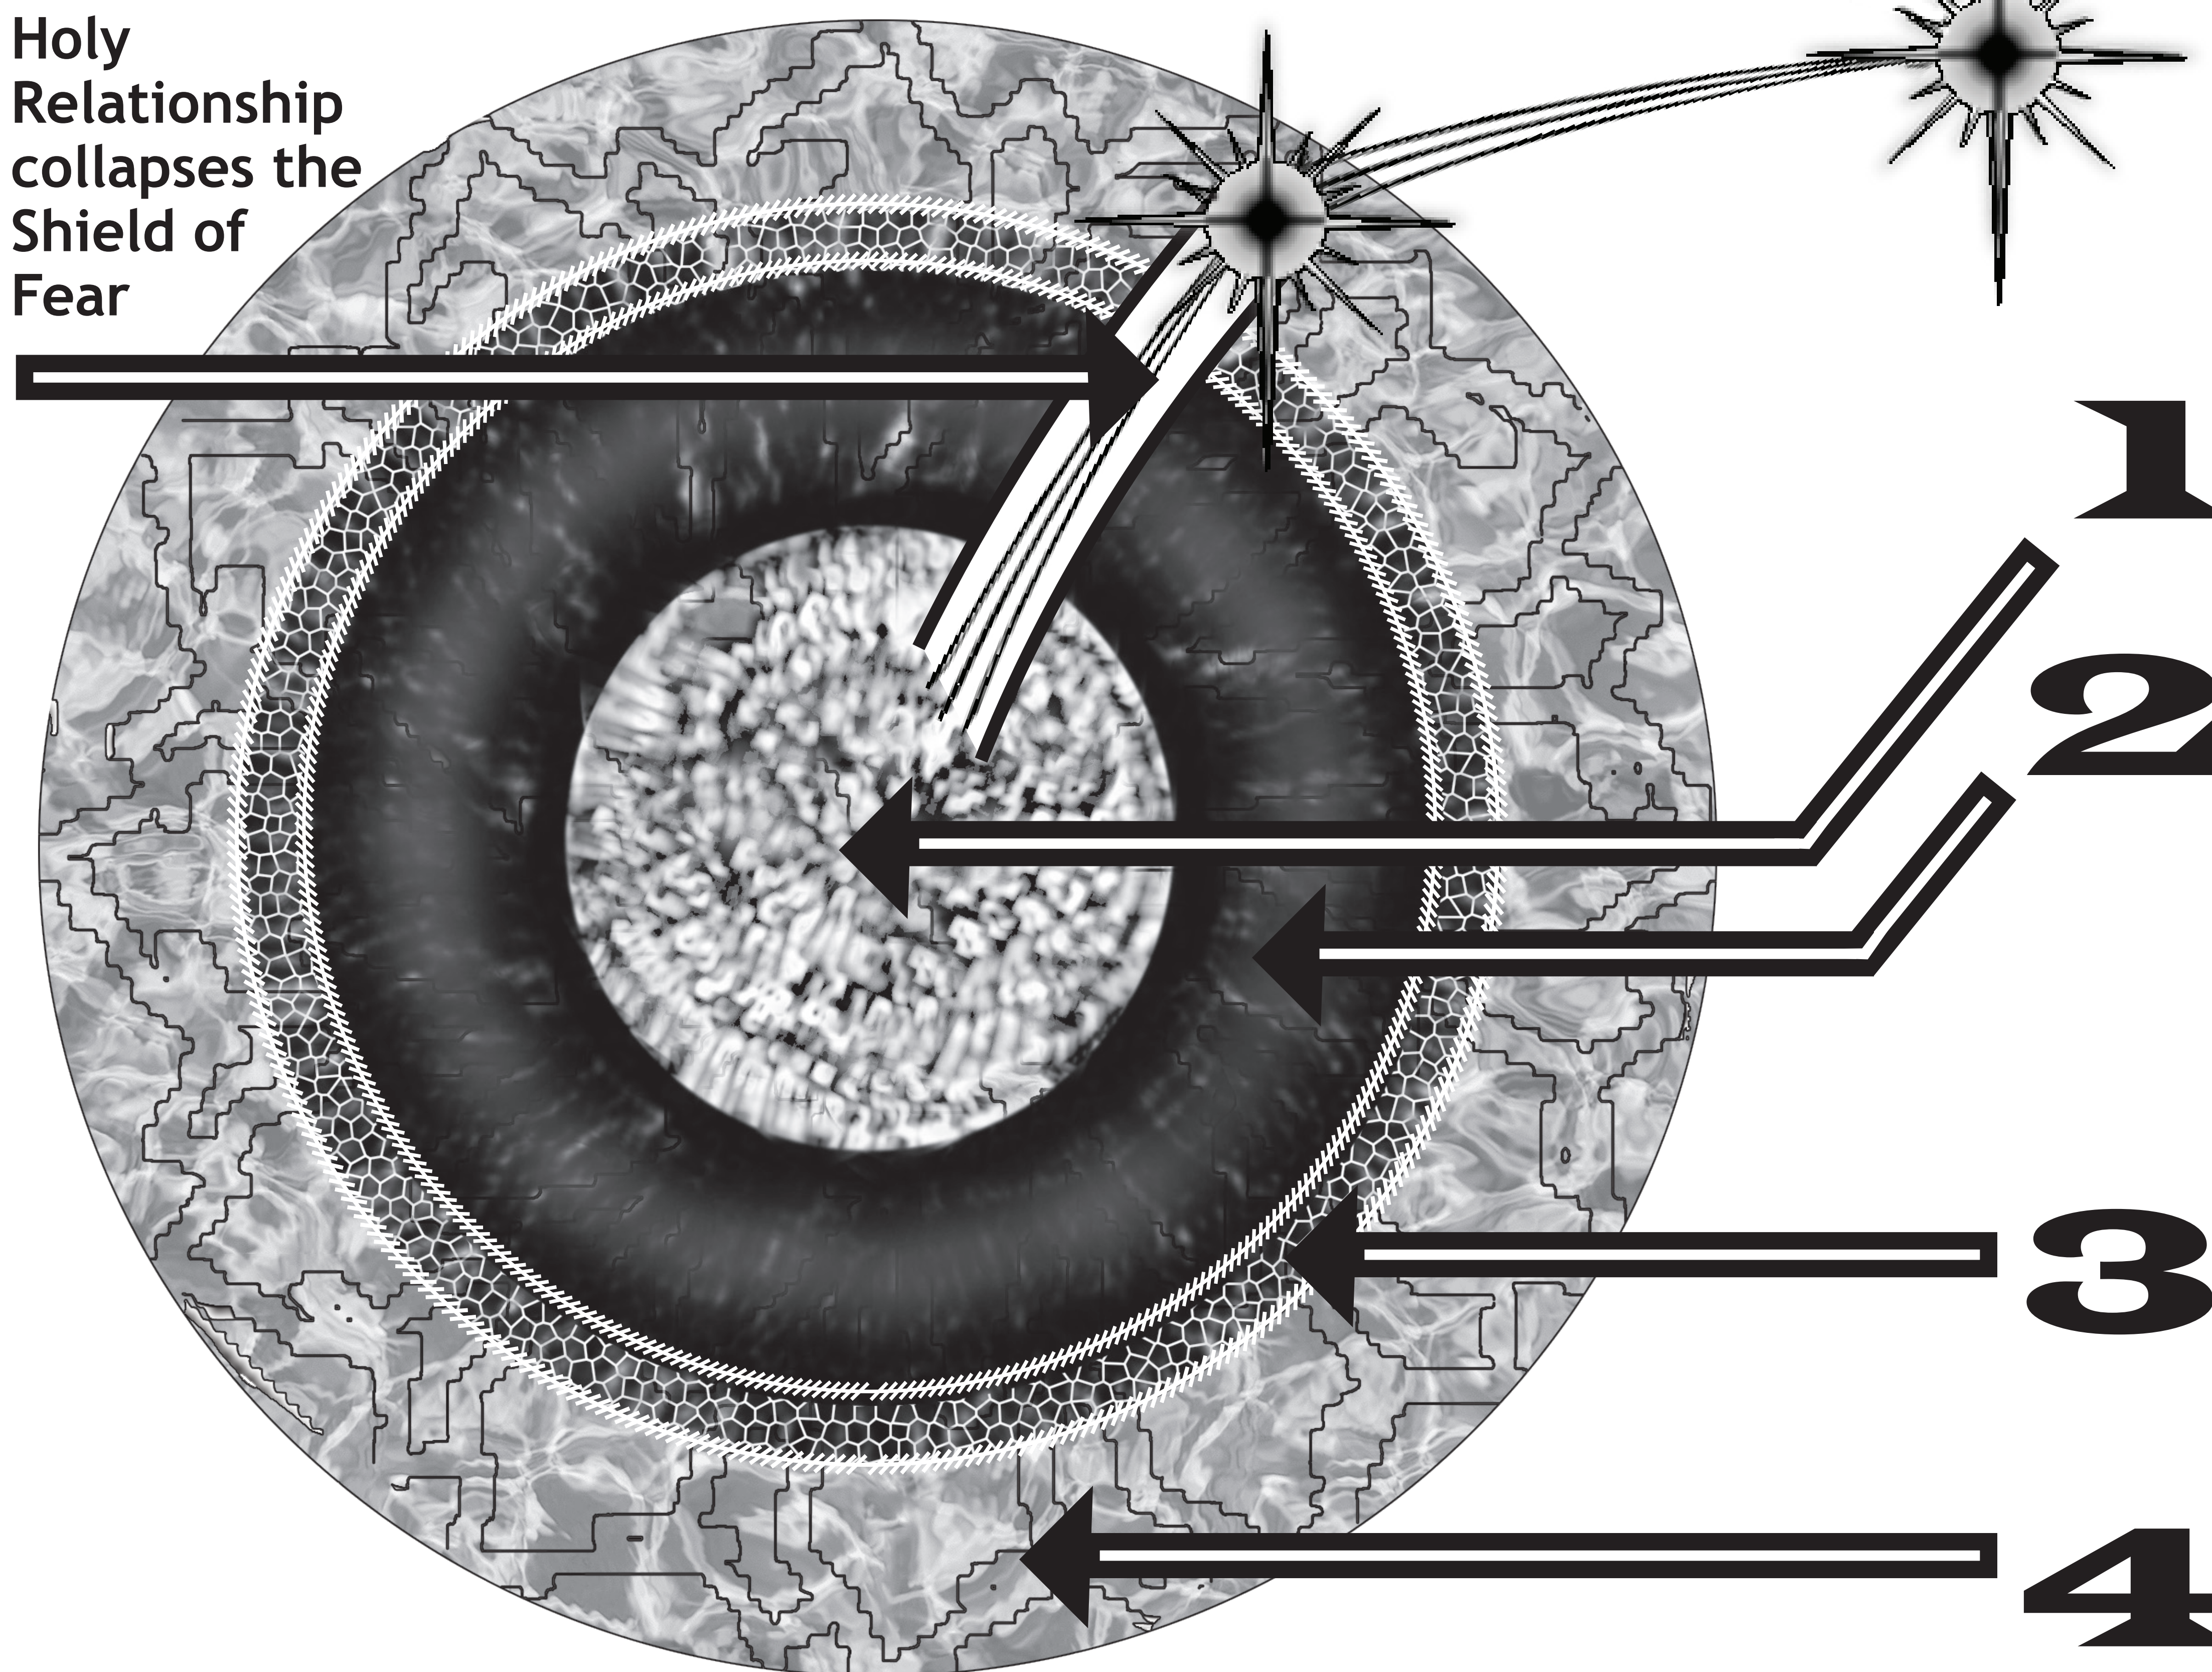

THE SHIELD OF FEAR

Holy Relationship collapses the Shield of Fear

ASCENSION

End of Dreaming / Perception

1

SPLIT MIND - EGO

Sin, guilt and fear. Belief we are the body and limited by it.

2

SHIELD OF FEAR = DEFENSES AGAINST GOD/LOVE

All "appearances" of fear arise from misperception of being a body. i.e. special relationships, sickness, lack, loss, death. Constant distraction, problem-solving, doing. All action is fear driven. The obstacles to peace.

3

THE DIVINE SWITCH - SHOWING UP

Forgiveness and Atonement. Holy Instant, surrender all perception to Holy Spirit, stillness, receiving.

4

HOLY SELF - REAL WORLD

Our true and only Identity, peace, Love, miracles, receiving. All action is inspired by peace. End of death and reincarnation.